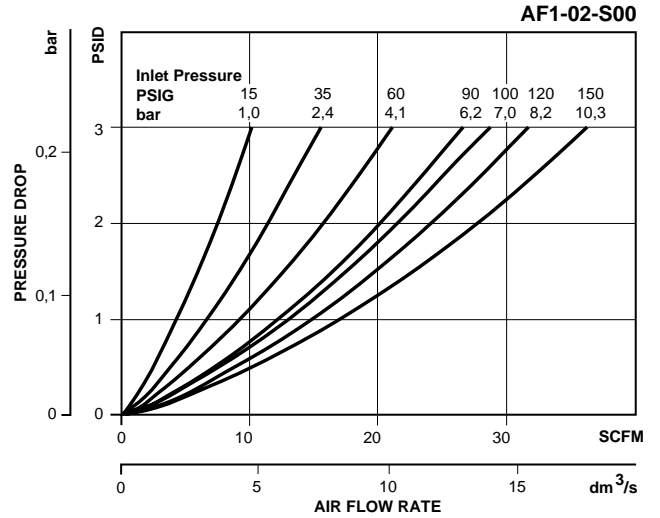

= "Most Popular"

Replacement Bowl Kits

Metal Bowl –
Brass Petcock FRP-95-178
Sight Gauge, Brass Petcock GRP-95-133

Plastic Bowl –
Plastic Petcock LRP-96-543
Plastic Bowl, No Drain Port LRP-96-937

Replacement Element Kit

Type "B", 0.5 Micron MSP-95-988

Accessories

Cap, Replaces Differential Pressure Indicator
for Pressures over 150 PSIG (10,3 bar) GRP-95-020
Differential Pressure Indicator DP2-02-000
Manual Drain –
Brass Petcock GRP-95-182
Plastic Petcock LRP-95-181
Sight Gauge Kit (for Metal Bowls) GRP-95-079
Wall Mounting Bracket, Type-L GPA-95-016

B
Filters, Regulators, Lubricators