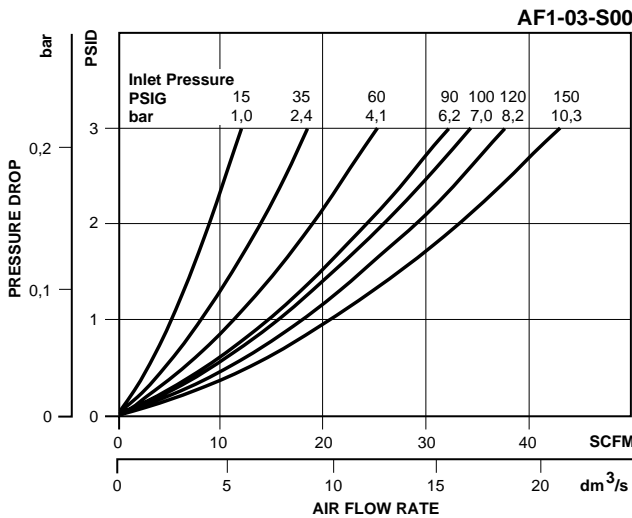

Ordering Information

Model Type	Port Size	Polycarbonate Bowl / Bowl Guard / No Drain	Metal Bowl with Petcock
Type "B" Element is Standard (No Drain)	1/4	AF1-02-S00	AF1-02-MS0
	3/8	AF1-03-S00	AF1-03-MS0
	1/2	AF1-04-S00	AF1-04-MS0

Options - To order an option supplied with the unit model, add the appropriate coded suffix letter in the designated position of the model number.