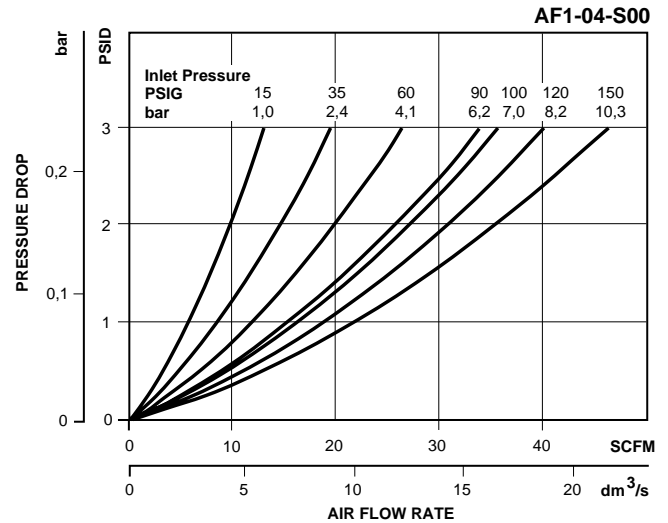

Ordering Information

Model Type	Port Size	Polycarbonate Bowl / Bowl Guard / No Drain	Metal Bowl with Petcock
Type "B" Element is Standard (No Drain)	1/4	AF1-02-S00	AF1-02-MS0
	3/8	AF1-03-S00	AF1-03-MS0
	1/2	AF1-04-S00	AF1-04-MS0

Options - To order an option supplied with the unit model, add the appropriate coded suffix letter in the designated position of the model number.