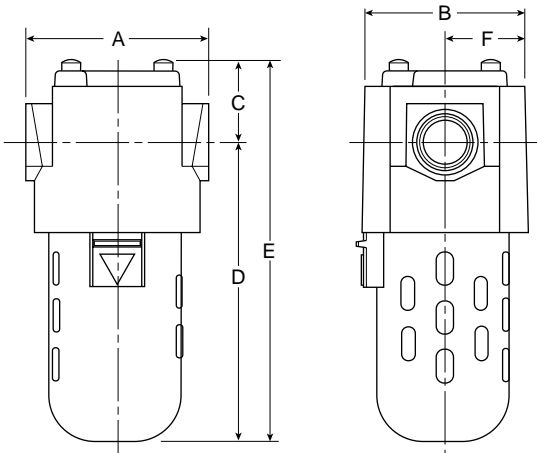

Afterfilter AF1

= "Most Popular"

Afterfilter

AF1-02-S00

Features

- Quick-Disconnect Bowl
- Metal Bowl Guard
- 0.5 Micron Element
- Particulate Filter
- High Dirt Holding Capacity

Specifications

Flow Capacity*	1/4	37.0 SCFM (17.5 dm ³ /s)
	3/8	43.5 SCFM (20.5 dm ³ /s)
	1/2	45.0 SCFM (21.1 dm ³ /s)
Maximum Supply Pressure	Plastic Bowl	150 PSIG (10.3 bar)
	Metal Bowl	200 PSIG (13.8 bar)
Operating Temperature	Plastic Bowl	32° to 125°F (0° to 52°C)
	Metal Bowl	32° to 150°F (0° to 65.5°C)
Port Size	NPT / BSPP-G	1/4, 3/8, 1/2
Standard Filtration	0.5 Micron	
Weight	2.6 lb. (1.2 kg)	

* Inlet pressure 150 PSIG (10.3 bar). Pressure drop 3 PSID (0.2 bar).

"AF" Series Afterfilters, with Type "B" 0.5 micron elements:

All Wilkerson Type "AF" Afterfilters with 0.5 micron elements **exceed ISO Class 2** for maximum particle size and concentration of solid contaminants, and **exceed Class 3** on maximum oil content (ppm/wt).

Materials of Construction

Body	Zinc	
Bowls	Plastic Bowl	Polycarbonate
	Metal Bowl	Zinc
Element Retainer	Brass Stud	
Filter Element	Borosilicate Fibre	
Seals	Fluorocarbon	

Dimensions

Models	Inches (mm)	A	B	C	D	E	F
Standard Unit, "B" Element AF1-XX-S00		2.99 (76)	2.59 (66)	.98 (25)	5.51 (139.9)	6.49 (165)	1.29 (33)
Metal Bowl AF1-XX-MS0		2.99 (76)	2.59 (66)	.98 (25)	9.74 (171.2)	7.72 (196)	1.29 (33)

B
Filters, Regulators, Lubricators

Ordering Information

Model Type	Port Size	Polycarbonate Bowl / Bowl Guard / No Drain	Metal Bowl with Petcock
Type "B" Element is Standard (No Drain)	1/4	AF1-02-S00	AF1-02-MS0
	3/8	AF1-03-S00	AF1-03-MS0
	1/2	AF1-04-S00	AF1-04-MS0